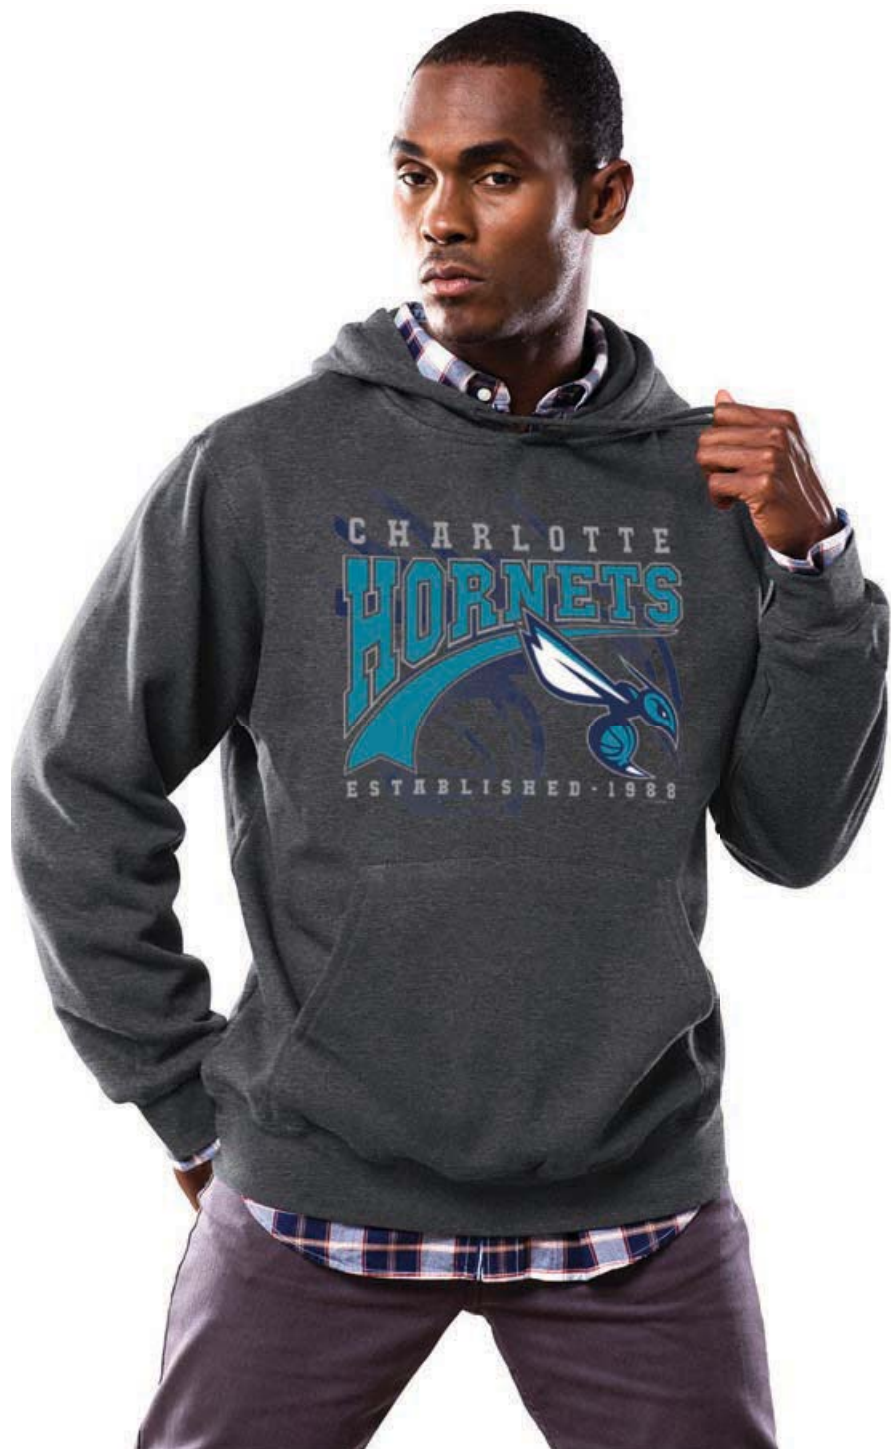

WHOLESALE

\$7.50

AVAILABLE

5/15

ZA52-JN~

Short sleeve crew neck tee
Weathered screenprint decoration
185 gsm 100% Cotton Jersey
Available in Charcoal Heather

SIZES

S-2XL

WHOLESALE

\$7.50

AVAILABLE

5/15

**BIG &
TALL**

ZBCJ-5DT

Short sleeve crew neck tee

Team logo woven label with team name screenprint
140 gsm 50/50 Cotton/Polyester Jersey + Silicon Softener
Available in Team